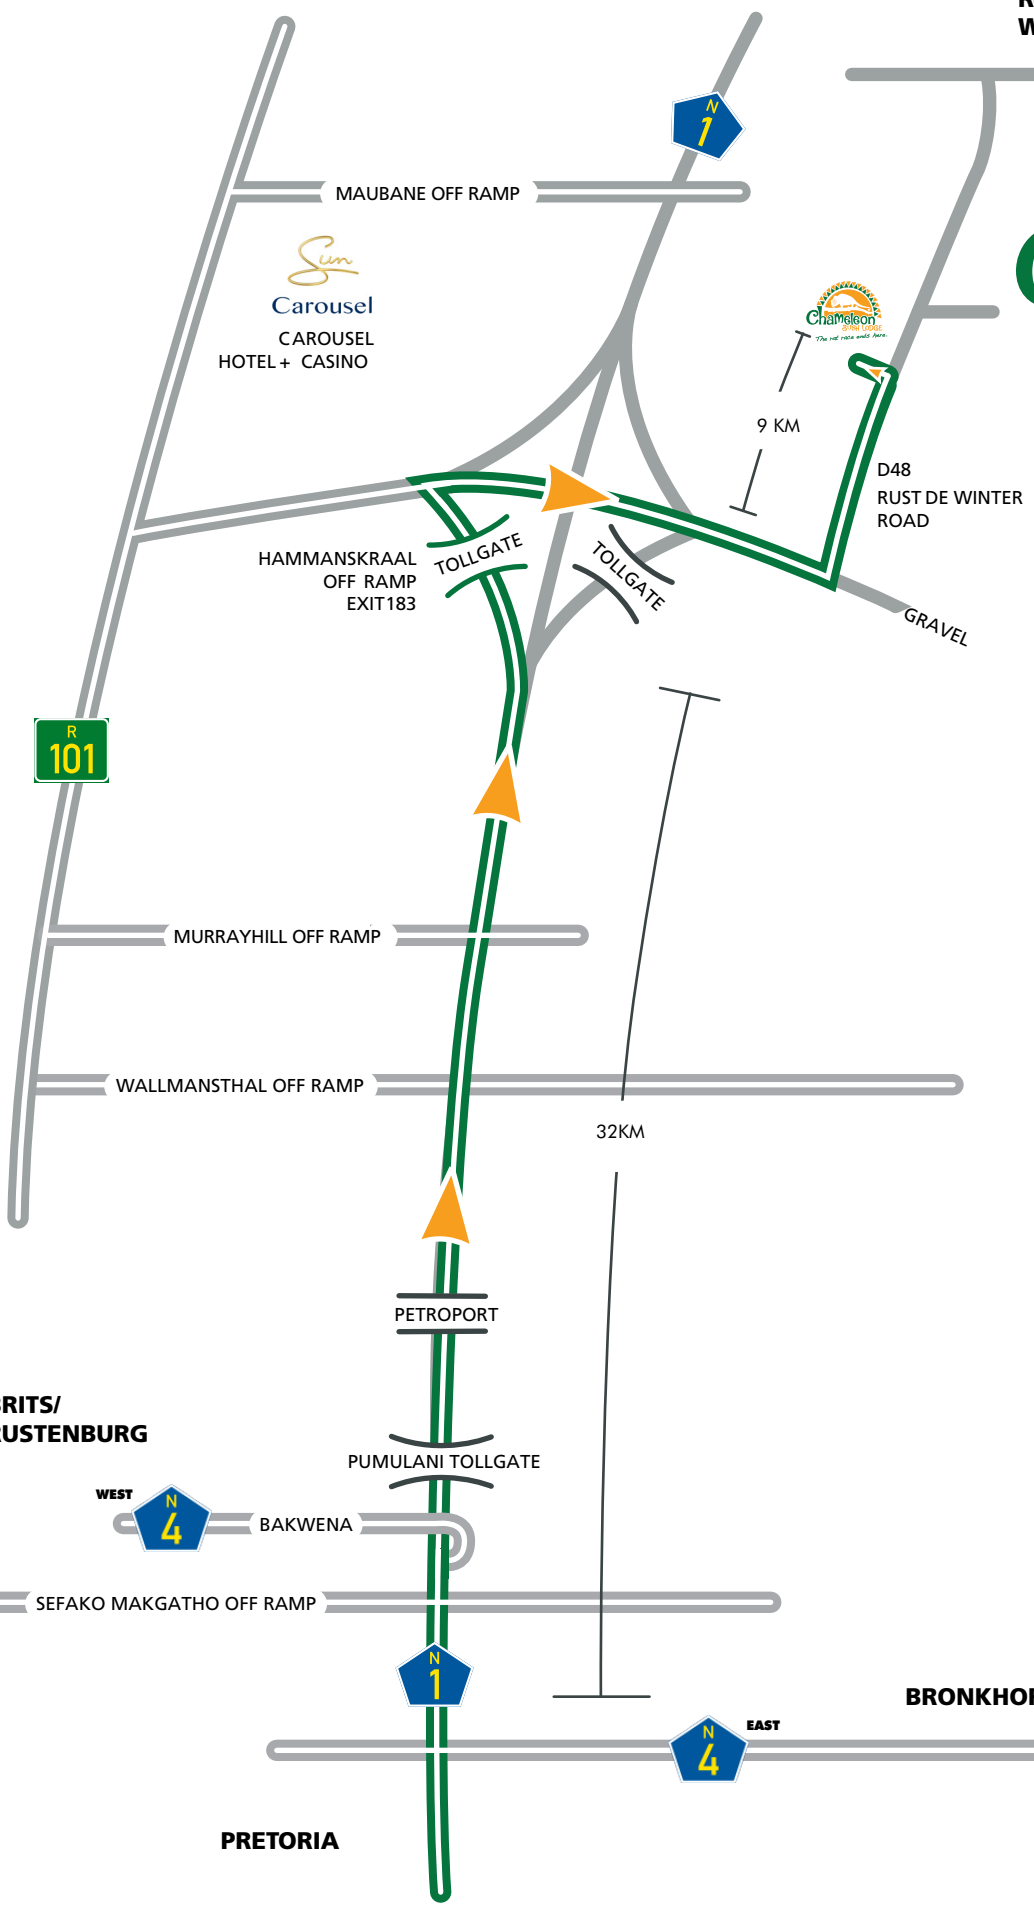

R 101

N 7

WEST N 4

N 4 EAST

N 1

Sun

Carousel
CAROUSEL
HOTEL + CASINO

Chameleon
BUSH LODGE
The rat race ends here.

9 KM

D48
RUST DE WINTER
ROAD

GRAVEL

HAMMANSKRAAL
OFF RAMP
EXIT 183

TOLLGATE

TOLLGATE

MURRAYHILL OFF RAMP

WALLMANSTHAL OFF RAMP

32KM

PETROPORT

PUMULANI TOLLGATE

BAKWENA

SEFAKO MAKGATHO OFF RAMP

EAST